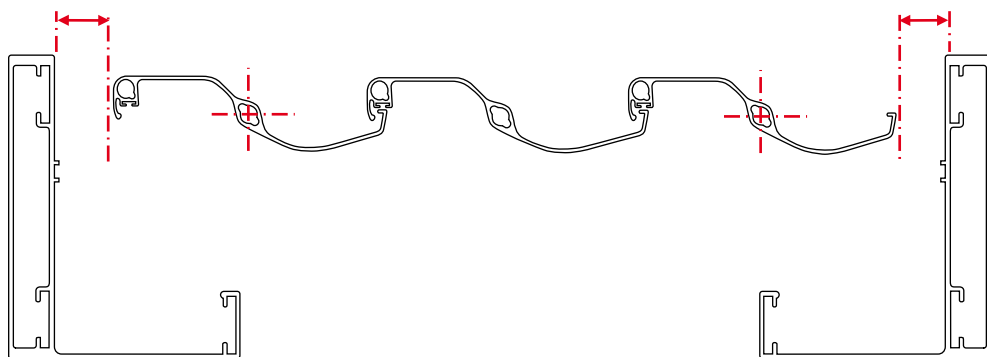

When all the slats are positioned correctly according to Biossun's assembly instructions, there remains a certain distance (functional clearance) between the edge of the slat and the channel beam at each end, as indicated in the diagram below.

- Using the standard dimensions, the functional clearance measures 35 mm.
- The minimum acceptable measurement for the functional clearance is 10 mm (which corresponds to the minimum measurement of 95 mm indicated in the assembly instructions). The functional clearance can be reduced to 5 mm, but in this case, the rails must be fitted with complete accuracy. If this is not the case, the end slats may touch the internal edge of the beams.
- If the functional clearance is greater than 35 mm, the gap between the last slat and the edge of the beam may be unsightly or allow the entry of driving rain.
- Where possible, we recommend selecting a patio cover depth that allows a functional clearance of between 5 and 35 mm.
- The accompanying table provides correspondence measurements between the length of the beam establishing the depth of the patio cover, the number of slats and the amount of functional clearance.