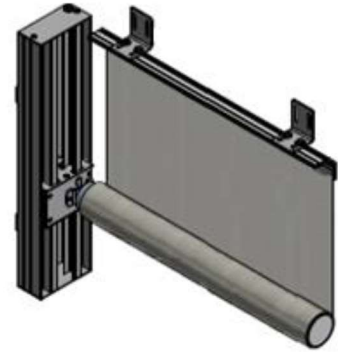

**Roller systems:**

**BigVertico:**

Unique roller blind systems for extreme sizes and applications.

Multiple different system types possible; only 1 fabric with the tube rolling down from top to bottom, as well as 2 fabrics with the tube running half-way. It is also possible to have multiple different fabric types to create an effect or provide more sun protection at the top of the system and more visibility (see through) at the bottom of the system. Also corner solutions are possible which makes it ideal for sliding doors etc.

Technically only 1 track at the side is possible, we do however recommend from esthetical point of view and stability to use a track on both sides.

**Maximum width:** 30000 mm (*wider even possible on request*)  
**Maximum height:** 8000 mm