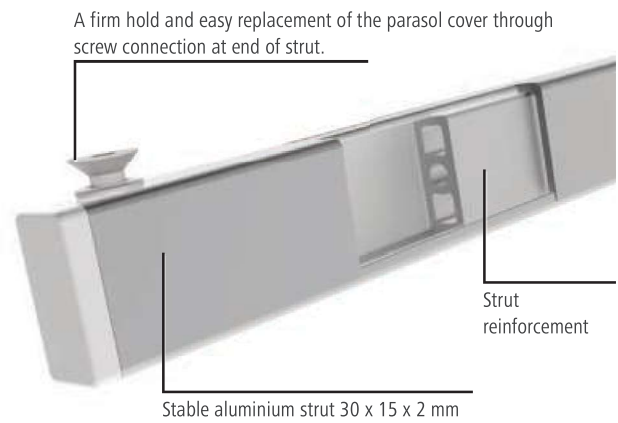

Parasol sizes

400 x 400

500 x 500

Detailed dimensions of Centro can be found at: www.caravita.eu/centro