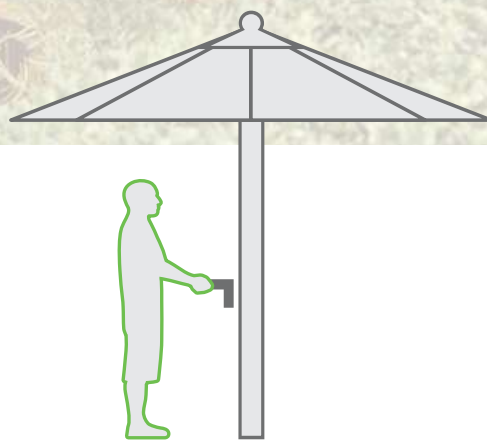

You can find more information on Centro here: www.caravita.eu/centro