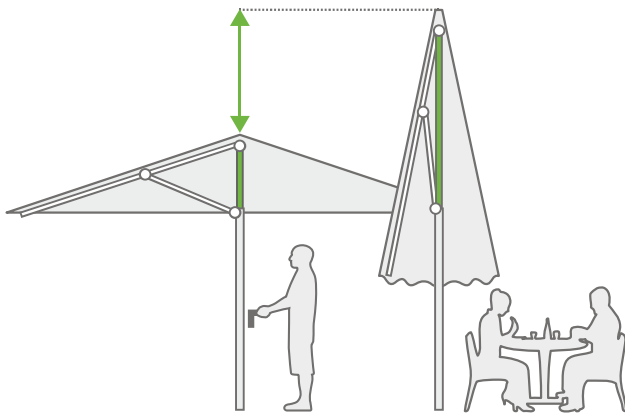

Sophisticated telescopic system

The advantage: when closing, the telescopic mechanism extends the pole! Tables and patio furniture can simply stay where they are.

Stable struts

The parasol struts, made of 2 mm thick aluminium tube, are reinforced with special profiles in sections under particular strain.