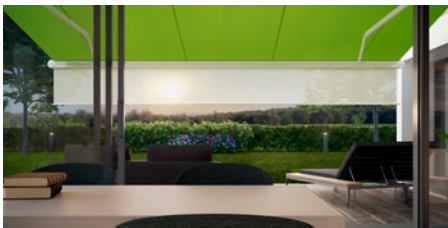

## markilux MX-1 compact

The petite markilux MX-1 with all the technological innovations and with the variety of features typical of markilux. It also offers you spectacular ambient lighting, brilliant LED options in the cassette and front profile as well as every option to influence the colour design. The markilux MX-1 compact makes your favourite spot in the garden particularly enticing. It enhances the appearance of a building with its modern, minimalist architectural design, literally providing it with beautiful protection.

### Cassette awning

max. 700 × 415 cm,  
cassette depth approx. 38 cm

### Options

shadeplus / drop valance  
and a broad range of light  
and colour options