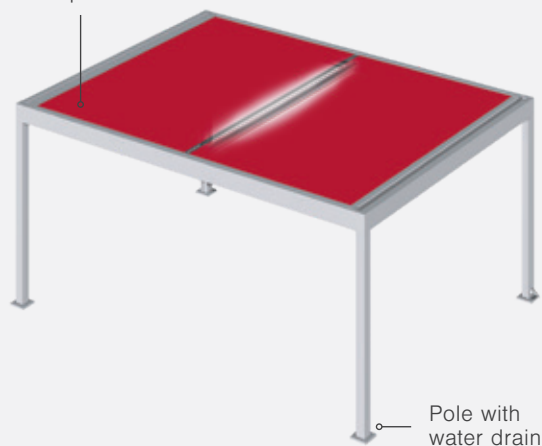

Movable sun shading product as a WeatherEdition or sun shading system

The rainproof fabric quality Sunworker Top keeps the rain out so that the area beneath the roof stays dry. The drainage grid embedded in the fabric allows the water to drain away into the drainage gutter below in a controlled manner. Alternatively, the Acryl Standard, Lumera or Perfora fabrics are also available as a sun shading solution.

Lamaxa L50 Tex

Technical Details

Lamaxa L50 Tex

Movable sun shading product as a sun shading system

Movable sun shading product as weather protection

Max. width	4,000 mm
Max. length	6,000 mm
Fabric	movable (alternatively available as rain protection or sun shading system)
Drive	WMS Radio motor
Frame colour	Powder-coated in accordance with WAREMA Colour World, fine texture surface quality
Installation	Free-standing, optional wall connection

Lamaxa L50 Tex & Lamaxa L50 View

More Lamaxa solutions

Lamaxa L50

Your elegant slat roof with controllable aluminium slats

Your Lamaxa slat roof L50 is the slender roofing choice consisting of pivotable slats and offers you almost year-round sun shading and weather protection. The incidence of light and weather protection can be precisely regulated with the pivotable slats until your slat roof closes completely.