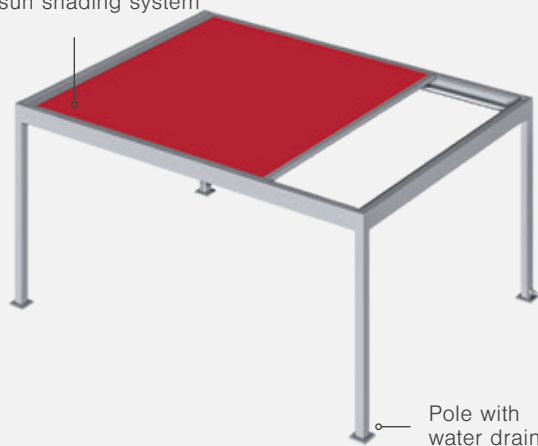

Movable sun shading product as a WeatherEdition or sun shading system

The rainproof fabric quality Sunworker Top keeps the rain out so that the area beneath the roof stays dry. The drainage grid embedded in the fabric allows the water to drain away into the drainage gutter below in a controlled manner. Alternatively, the Acryl Standard, Lumera or Perfora fabrics are also available as a sun shading solution.

Lamaxa L50 Tex

Technical Details

Lamaxa L50 Tex

Movable sun shading product as a sun shading system

Movable sun shading product as weather protection

Max. width	4,000 mm
Max. length	6,000 mm
Fabric	movable (alternatively available as rain protection or sun shading system)
Drive	WMS Radio motor
Frame colour	Powder-coated in accordance with WAREMA Colour World, fine texture surface quality
Installation	Free-standing, optional wall connection

Lamaxa L50 Tex & Lamaxa L50 View

More Lamaxa solutions

Lamaxa L50

Your elegant slat roof with controllable aluminium slats

Your Lamaxa slat roof L50 is the slender roofing choice consisting of pivotable slats and offers you almost year-round sun shading and weather protection. The incidence of light and weather protection can be precisely regulated with the pivotable slats until your slat roof closes completely.