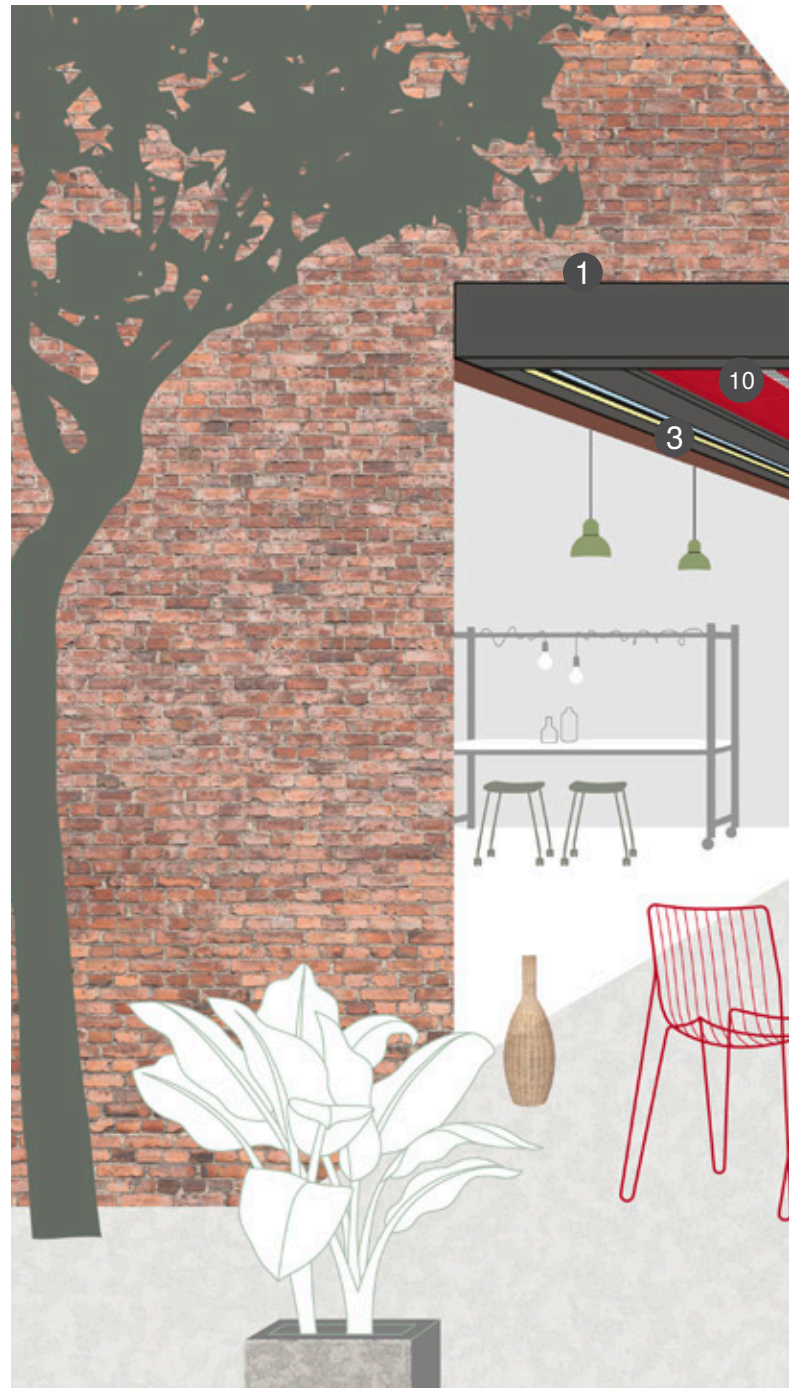

Sometimes, I think my clients only visit me because of my Lamaxa. But I'm sure that's just my imagination. Or is it?

The Lamaxa equipment

Your personal Lamaxa L50 Tex

Your Lamaxa L50 Tex is the slender roof covering with motor-controlled textile roof. You can have your Lamaxa installed on your building wall or leave it free-standing. With this roof system, you create a wind-stable outdoor space. With the Lamaxa L50 Tex, you can choose your retractable and extendable fabric curtain indifferent colours and designs - as a pure sun roof or as a water-resistant roof with integrated water drainage system. The textile roof is safely guided using the secudrive® guide technology. Look forward to your new favourite outdoor space.

The Lamaxa L50 Tex is setting new standards in equipment and personalisation options. With the WMS radio remote control, the roof, the lighting, the vertical shading and the radiant heater can be conveniently operated via hand-held transmitter or smartphone with WMS WebControl pro. The textile curtain can also be raised and lowered fully automatically depending on weather, temperature or solar radiation.

Choose from our wide range of weather-resistant colour coatings and fabrics. Expand your Lamaxa with dimmable LED and RGB lighting, with the up to 6 m wide vertical GranTex awning, elegant glass, wooden or aluminium sliding elements or with warming Design radiant heaters.

5 Vertical protection with fabric
GranTex awning with easyZIP guidance up to 6 m in width precisely fitted into the frame of the slat roof

6 Drainage gutter
The centrally positioned drainage gutter ensures defined drainage of the water